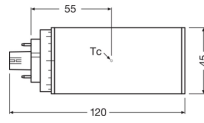

[View Product](#)

General Information

SKU	240820
EAN	4058075559349
Brand	Osram
Manufacturer Name	DULUXTE18LED 7W/830 230VHFGX24Q10X1
Full box quantity	10
Any Lamp all-in warranty	3 Years
Energy efficiency class	F
Average Lifetime (h)	30000

Technical Information

Technology	LED
Replaces (Watt)	18
Wattage	7
Dimmable	Not Dimmable
Cap / Base	GX24q-2 (4-pins)
Number of pins	4
Colour Code	830 Warm White
Colour temperature (Kelvin)	3000 Warm White
Colour Rendering (Ra)	80-89
Colour of Light	White
Light colour options	Single Color